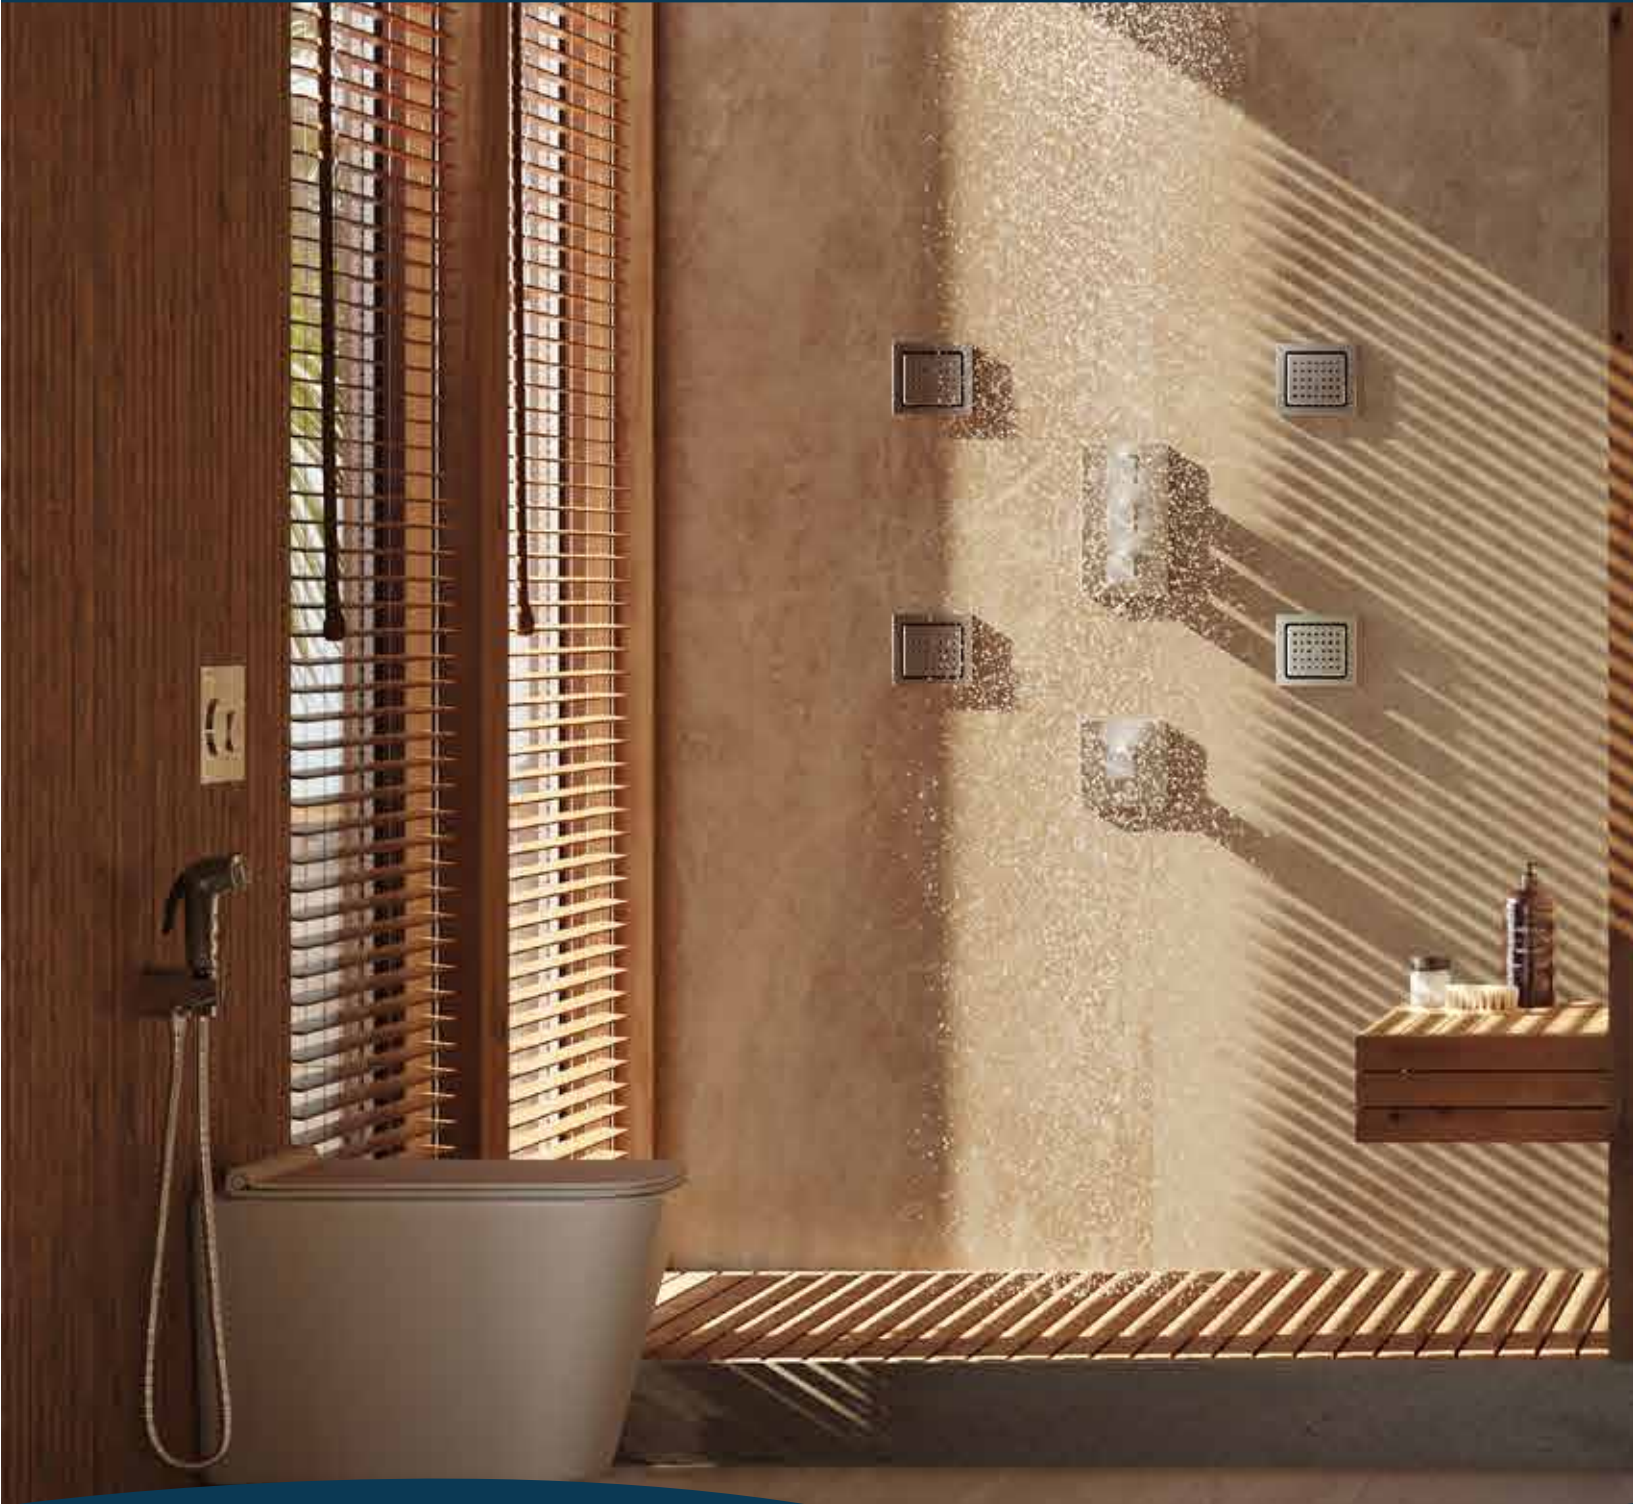

For feedback/complaints, write to us at Asian Paints Ltd,
Asian Paints house, 6A, Shantinagar, Santacruz (E), Mumbai - 400 055, India
or call 1800-266-2079 or email bathsense.assure@asianpaints.com.

To get in touch with us or to simply know more,
do visit our website by scanning the QR code.
(www.bathsense.asianpaints.com)