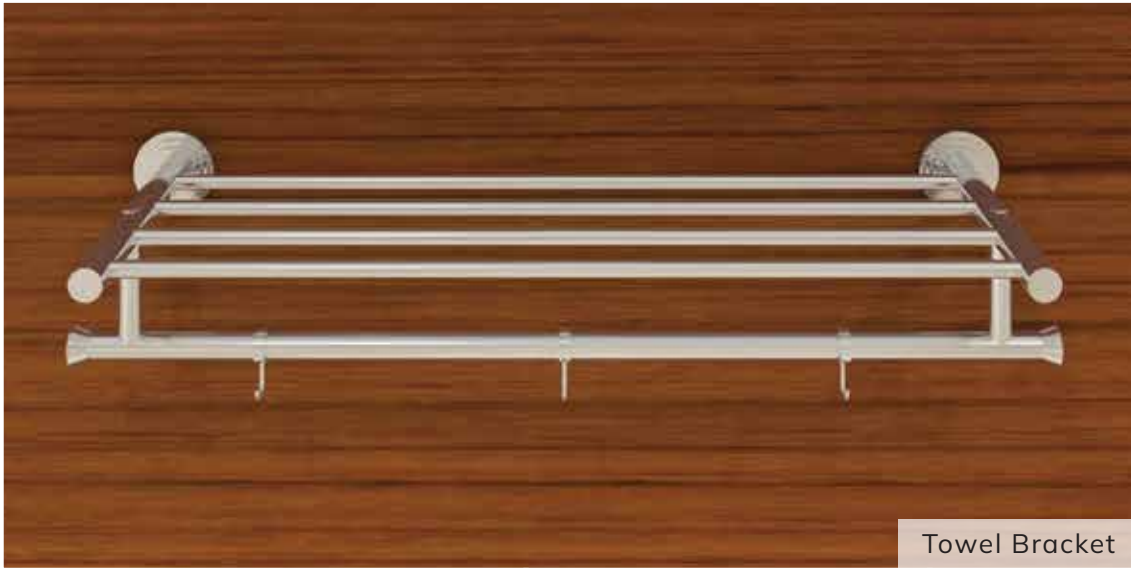

SA106N
15" RFS ARM SQUARE
₹2,000

SA108N
18" RFS ARM SQUARE
₹2,200

SA110N
24" RFS ARM SQUARE
₹3,200

SA101
EC SHOWER ARM
₹660

SA111
ECO LITE SHOWER ARM
WITH FLANGE
₹500

SA102N
SHOWER ARM SET 9" ROUND
₹880

SA103N
SHOWER ARM SET 12" ROUND
₹1,150