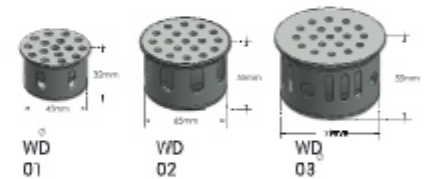

WATER DRAINER

Each shower channel is fitted with AISI-304 (18/8) grade stainless steel Water Drainer. It gives freedom from insects, cockroaches and bad odour.