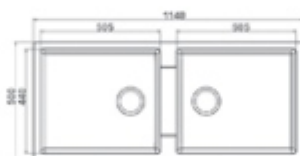

JIO 4520 A

CAT. MODEL	JIO 4520 A Double Bowl Kitchen Sink		
Overall Size (Inch/mm)	45 x 20 x 09 1140 x 505 x 225		
Material	Natural Quartz		
MRP Space Grey	19,295/-	Light Brown	19,295/-
MRP Metallic Black	20,950/-	Sky White	19,295/-
MRP Cemento Grey	20,950/-	Mocha Brown	20,950/-