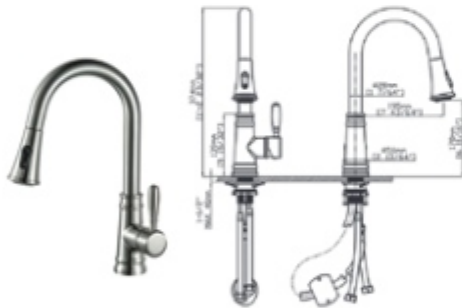

CAT. MODEL	MRP (₹)
BF 014	20,800

Finish: Chrome

∴ Pullout Mixer