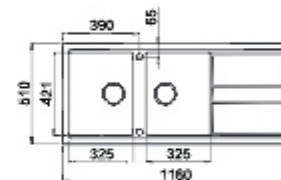

Built-in hole
1140 x 480