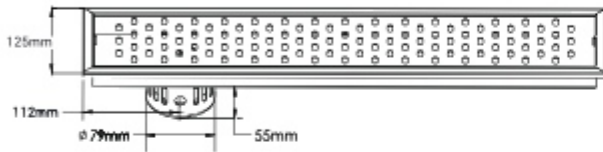

QUADRO
SHOWER CHANNEL

DIMENSIONS		MRP (₹)
Cat. Model	Overall Size (mm)	Matt
QSC 02	82 x 450 x 25	7,750
QSC 03	82 x 600 x 25	9,520