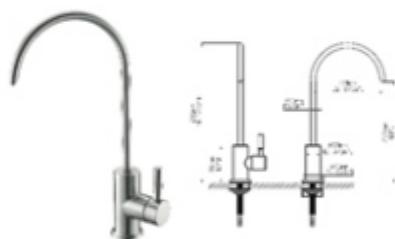

Finish : Satin

CAT. MODEL	MRP (₹)
SF 04	20,690

Finish : Satin

CAT. MODEL	MRP (₹)
SF 05 AR	15,450

Finish : Satin

Orientable spout with 2 internal separated pipes. Right handle for standard mixers, left handle for RO/Drinking Water.