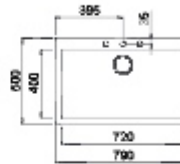

Quadra 110

CAT. MODEL	QUADRA 110 Single Bowl Kitchen Sink
Overall Size (Inch/mm)	24 x 20 x 8.5 610 x 500 x 220
Material	Metaltek
Colors	Aluminium & Ghisa
MRP Aluminium	₹ 23,245/-
MRP Ghisa	₹ 22,045/-

600
Base

800*
Base

When it starts
the composition

Built-in hole
590 x 480 mm

Quadra 130

CAT. MODEL	QUADRA 130 Single Bowl Kitchen Sink
Overall Size (Inch/mm)	31 x 20 x 8.5 790 x 500 x 220
Material	Metaltek
Colors	Aluminium
MRP Aluminium	₹ 30,210/-

800
Base

Built-in hole
770 x 480 mm

Best 500

CAT. MODEL	BEST 500 Double Bowl with Single Drain Board
Overall Size (Inch/mm)	45.5 x 20 x 08 1160 x 510 x 200
Material	Metaltek
Colors	Aluminium & Ghisa
MRP Aluminium	₹ 47,695/-
MRP Ghisa	₹ 46,495/-

800
Base

Built-in hole
1140 x 480

Best 480

CAT. MODEL	BEST 480 Single Bowl Kitchen Sink with Drain Board
Overall Size (Inch/mm)	39.5 x 20 x 08 1000 x 510 x 200
Material	Metaltek
Colors	Aluminium & Ghisa
MRP Aluminium	₹ 37,185/-
MRP Ghisa	₹ 35,985/-

600
Base

Built-in hole
980 x 480 mm

Best 475

CAT. MODEL	BEST 475 Kitchen Sink with Vegetable Bowl / Drain Board
Overall Size (Inch/mm)	39.5 x 20 x 08 1000 x 510 x 200
Material	Metaltek
Colors	Aluminium & Ghisa
MRP Aluminium	₹ 45,370/-
MRP Ghisa	₹ 44,160/-

600
Base

Built-in hole
980 x 480 mm

Best 450

CAT. MODEL	BEST 450 Double Bowl Kitchen Sink
Overall Size (Inch/mm)	32 x 20 x 08 860 x 510 x 200
Material	Metaltek
Colors	Aluminium & Ghisa
MRP Aluminium	₹ 40,720/-
MRP Ghisa	₹ 39,520/-

900
Base

Built-in hole
840 x 480 mm