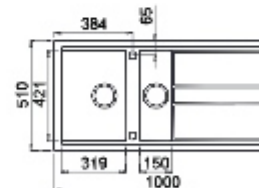

Built-in hole
980 x 480 mm