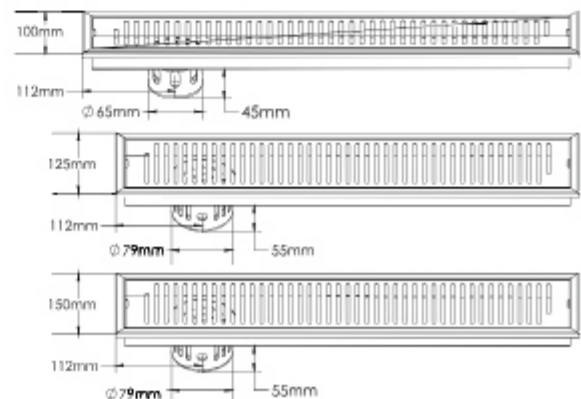

DIMENSIONS		MRP (₹)
Cat. Model	Overall Size (mm)	Matt
PSC 06	82 x 300 x 25	5,860
PSC 07	82 x 450 x 25	6,740
PSC 08	82 x 600 x 25	7,630
PSC 09	82 x 750 x 25	8,640
PSC 10	82 x 1000 x 25	9,930
PSC 11	100 x 300 x 25	6,740
PSC 12	100 x 450 x 25	7,770
PSC 13	100 x 600 x 25	8,790
PSC 14	100 x 750 x 25	9,970
PSC 15	100 x 1000 x 25	11,370

DIMENSIONS		MRP (₹)
Cat. Model	Overall Size (mm)	Matt
JSC 01	100 x 300 x 30	5,360
JSC 02	100 x 450 x 30	6,190
JSC 03	100 x 600 x 30	7,010
JSC 04	100 x 800 x 30	7,950
JSC 05	100 x 1000 x 30	9,140

DIMENSIONS		MRP (₹)
Cat. Model	Overall Size (mm)	Matt
CSC 06	100 x 300 x 30	5,360
CSC 07	100 x 450 x 30	6,190
CSC 08	100 x 600 x 30	7,010
CSC 09	100 x 800 x 30	7,950
CSC 10	100 x 1000 x 30	9,140
CSC 11	125 x 300 x 30	5,780
CSC 12	125 x 450 x 30	6,710
CSC 13	125 x 600 x 30	7,550
CSC 14	125 x 800 x 30	8,480
CSC 15	125 x 1000 x 30	9,660
CSC 16	150 x 600 x 30	9,060
CSC 17	150 x 1000 x 30	11,640
CSC 21	125 x 1200 x 30	12,760
CSC 22	125 x 1500 x 30	15,910
CSC 23	125 x 2000 x 30	21,250
CSC 24	150 x 1500 x 30	19,060

WATER DRAINER

Each shower channel is fitted with AISI-304 (18/8) grade stainless steel Water Drainer. It gives freedom from insects, cockroaches and bad odour.

*Shower Channel Customisation possible of any size on request up to 2200 mm single piece.