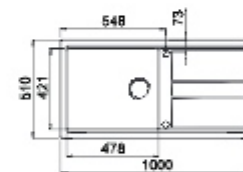

Built-in hole
980 x 480 mm