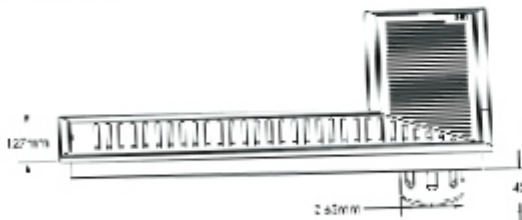

DIMENSIONS		MRP (₹)
Cat. Model	Overall Size (mm)	Matt
CCSC 02	127 x 450 x 450	10,500
CCSC 03	127 x 600 x 600	11,600

Depth 30mm