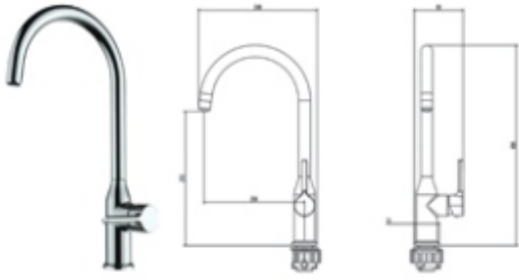

CAT. MODEL	MRP (₹)
BF 10R	9,920

Finish: Chrome
With RO Filter Function