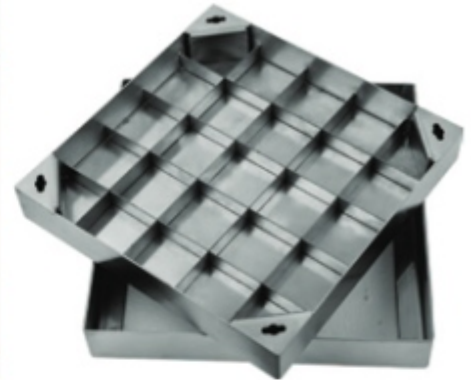

Made from high grade AISI-304 (18/8) Stainless Steel (18% Chrome, 8% Nickel)

CAT. MODEL	DIMENSIONS		MRP (₹)
	Inner Size (inch/mm)	Outer Size (inch/mm)	Matt
MHC 01 Base Frame : 1.5 mm Cover : 1.2 mm	10 x 10 255 x 255	12 x 12 305 x 305	7,700
MHC 01 A Base Frame : 1.5 mm Cover : 1.2 mm	14 x 14 360 x 360	16 x 16 410 x 410	9,900
MHC 02 Base Frame : 1.5 mm Cover : 1.2 mm	16 x 16 410 x 410	18 x 18 460 x 460	11,660
MHC 02 A Base Frame : 2.5 mm Cover : 1.5 mm	20 x 20 510 x 510	22 x 22 560 x 560	13,750
MHC 03 Base Frame : 2.5 mm Cover : 1.5 mm	22 x 22 560 x 560	24 x 24 610 x 610	14,850
MHC 04 Base Frame : 2.5 mm Cover : 1.5 mm	24 x 24 610 x 610	26 x 26 660 x 660	17,050
MHC 04 A Base Frame : 2.5 mm Cover : 1.5 mm	26 x 26 660 x 660	28 x 28 710 x 710	17,600
MHC 05 Base Frame : 2.5 mm Cover : 1.5 mm	28 x 28 710 x 710	30 x 30 760x 760	18,150