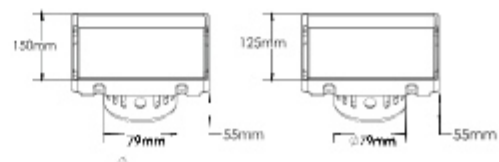

DAZZLE SQUARE TILE INSERT CHANNEL

Thickness 1.0 mm

DIMENSIONS		MRP (₹)
Cat. Model	Overall Size (mm)	Matt
DSC 01	125 x 125 x 20	1,770
DSC 02	150 x 150 x 20	2,120