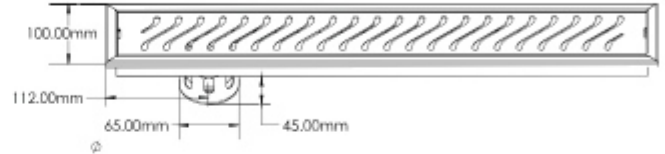

CARTIER
SHOWER CHANNEL

DIMENSIONS		MRP (₹)
Cat. Model	Overall Size (mm)	Matt
CSC 06	100 x 300 x 30	5,360
CSC 07	100 x 450 x 30	6,190
CSC 08	100 x 600 x 30	7,010
CSC 09	100 x 800 x 30	7,950
CSC 10	100 x 1000 x 30	9,140
CSC 11	125 x 300 x 30	5,780
CSC 12	125 x 450 x 30	6,710
CSC 13	125 x 600 x 30	7,550
CSC 14	125 x 800 x 30	8,480
CSC 15	125 x 1000 x 30	9,660
CSC 16	150 x 600 x 30	9,060
CSC 17	150 x 1000 x 30	11,640
CSC 21	125 x 1200 x 30	12,760
CSC 22	125 x 1500 x 30	15,910
CSC 23	125 x 2000 x 30	21,250
CSC 24	150 x 1500 x 30	19,060