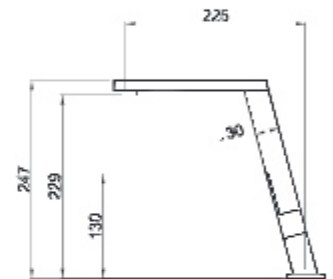

900
Base

Built-in hole
840 x 480 mm

MIXER COLLECTION

BEST

Blade Mixer

Lever mixer with inclined swivel spout.

Mixer hole dimensions: Ø 35 mm

Cat. Model	Finish	MRP (₹)
Blade A	Aluminium	60,960/-
Blade B	Chrome	57,905/-