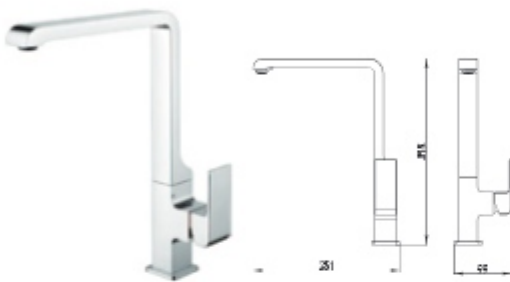

Finish: Chrome

CAT. MODEL	MRP (₹)
BF 02	13,340

Finish: Chrome

CAT. MODEL	MRP (₹)
BF 04	17,710

Finish: Chrome

CAT. MODEL	MRP (₹)
BF 05	16,675

Finish: Chrome

CAT. MODEL	MRP (₹)
BF 06R	20,100