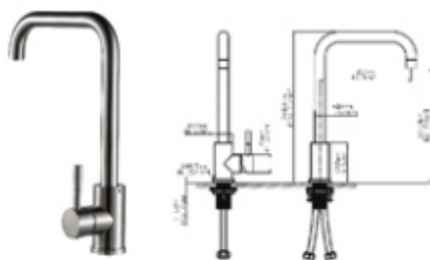

Size (mm)		MRP (₹)
CAT. MODEL		
RMS 01	440 x 440	4,455

ROLL MATT (Round)

Size (mm)		MRP (₹)
CAT. MODEL		
RMR 02	440 x 440	3,825

304
stainless steel
faucets _

CAT. MODEL	MRP (₹)
SF 01A	9,150

Finish : Satin

CAT. MODEL	MRP (₹)
SF 02	9,705