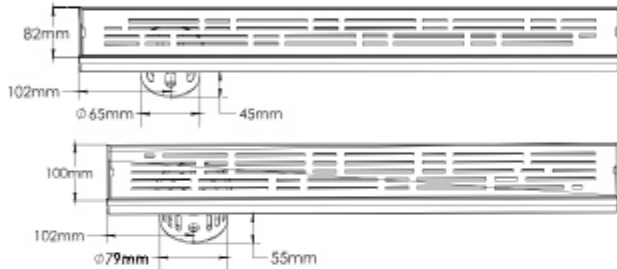

JADORE
SHOWER CHANNEL

DIMENSIONS		MRP (₹)
Cat. Model	Overall Size (mm)	Matt
JSC 01	100 x 300 x 30	5,360
JSC 02	100 x 450 x 30	6,190
JSC 03	100 x 600 x 30	7,010
JSC 04	100 x 800 x 30	7,950
JSC 05	100 x 1000 x 30	9,140