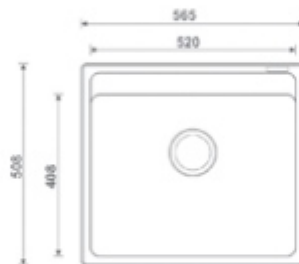

JIO 2220

CAT. MODEL		JIO 2220 Single Bowl Kitchen Sink	
Overall Size (Inch/mm)		22 x 20 x 08 565 x 508 x 200	
Material		Natural Quartz	
MRP Space Grey	9,200/-	Light Brown	9,200/-
MRP Metallic Black	9,930/-	Sky White	9,200/-
MRP Earthy Brown	9,200/-	Mocha Brown	9,930/-
MRP Cemento Grey	9,930/-