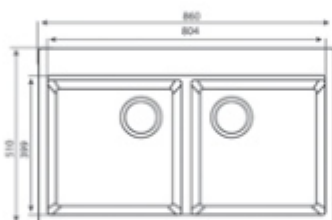

JIO 3420

CAT. MODEL	JIO 3420 Double Bowl Kitchen Sink		
Overall Size (Inch/mm)	34 x 20 x 09 860 x 510 x 225		
Material	Natural Quartz		
MRP Space Grey	15,500/-	Light Brown	15,500/-
MRP Metallic Black	16,700/-	Sky White	15,500/-
MRP Cemento Grey	16,700/-	Mocha Brown	16,700/-