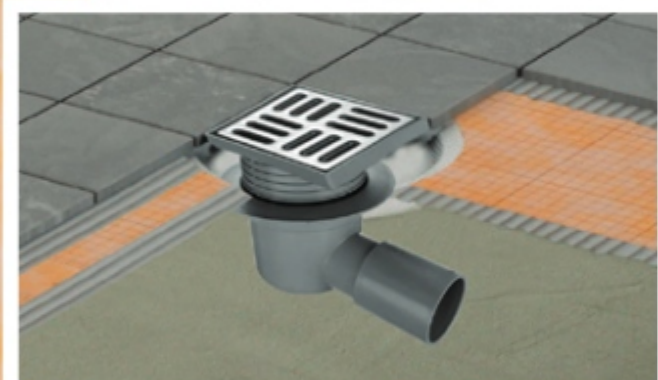

Model No	W x L (mm)	Height Adjustable (mm)	MRP
Harmony Wall DX 650	65x650	65-87	18,730

Model No	W x L (mm)	Height Adjustable (mm)	MRP
Medium Wall DX 650	65x650	65-87	18,730

SMART SERIES

Jayma

NEW
SERIES

Cat. Model	DIMENSIONS	MRP (₹)
	Size (mm)	Matt
SFD 01	102 x 102	1,150
SFD 02	127 x 127	1,240