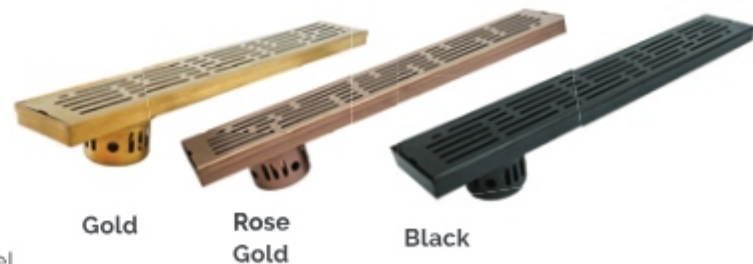

Features —

- Easy to install & clean
- Aesthetic Look
- Available in different colours & sizes
- Durable & Long servicing product.
- Ideal for bathrooms, homes, hotels etc.
- Drainer is provided along with each shower channel.