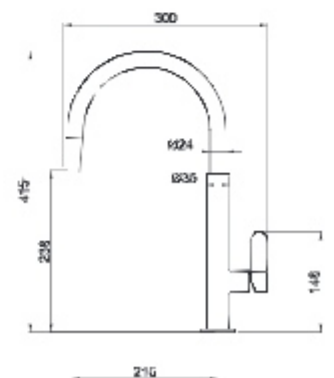

MIXER COLLECTION

BEST

Lever mixer with inclined swivel spout.

Mixer hole dimensions: Ø 35 mm

Cat. Model	Finish	MRP (₹)
Blade A	Aluminium	60,960/-
Blade B	Chrome	57,905/-

Lever mixer with swivel spout.

Mixer hole dimensions: Ø 35 mm

Cat. Model	Finish	MRP (₹)
Bridge B	Chrome	30,045/-

Lever mixer with high swivel spout and pull-out shower

Mixer hole dimensions: Ø 35 mm

Cat. Model	Finish	MRP (₹)
Dove Plus A	Aluminium	59,540/-
Dove Plus B	Chrome	57,355/-