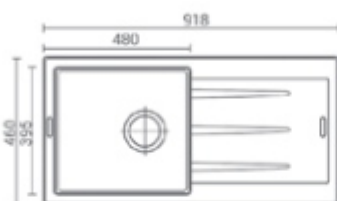

JIO 3417

CAT. MODEL	JIO 3417 Single Bowl Kitchen Sink with Drain Board
Overall Size (Inch/mm)	34 x 17 x 08 860 x 432 x 200
Material	Natural Quartz
MRP Earthy Brown	11,905/-

JIO 3618

CAT. MODEL	JIO 3618 Single Bowl Kitchen Sink with Drain Board		
Overall Size (Inch/mm)	36 x 18 x 09 918 x 460 x 228		
Material	Natural Quartz		
MRP Space Grey	12,460/-	Light Brown	12,460/-
MRP Metallic Black	13,010/-	Sky White	12,460/-
MRP Cemento Grey	13,010/-	Mocha Brown	13,010/-