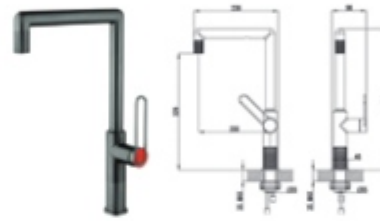

COLLECTION INTERNATIONAL

Joyana

CAT. MODEL	MRP (₹)
BF 10R	9,920

Finish: Chrome
With RO Filter Function

CAT. MODEL	MRP (₹)
BF 11C	27,550

Finish: Chrome

CAT. MODEL	MRP (₹)
BF 12B	34,500

Finish: Gun Metal