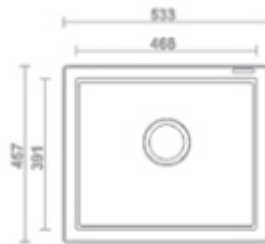

JIO 2118

CAT. MODEL		JIO 2118 Single Bowl Kitchen Sink	
Overall Size (Inch/mm)		21 x 18 x 08 533 x 457 x 200	
Material		Natural Quartz	
MRP Space Grey	7,165/-	Light Brown	7,165/-
MRP Metallic Black	7,495/-	Sky White	7,165/-
MRP Cemento Grey	7,495/-	Mocha Brown	7,495/-