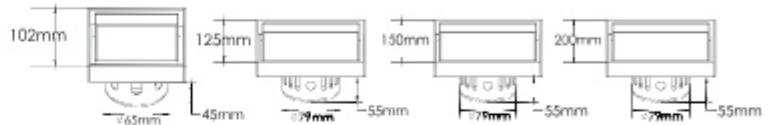

ARDEN SQUARE TILE INSERT CHANNEL

Thickness 2.5 mm

DIMENSIONS		MRP (₹)
Cat. Model	Overall Size (mm)	Matt
ASC 06	102 x 102 x 20	2,410
ASC 07	125 x 125 x 20	2,660
ASC 08	150 x 150 x 20	3,370
ASC 09	200 x 200 x 20	6,190