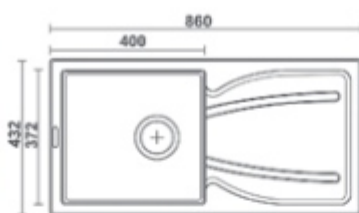

JIO 3417

CAT. MODEL	JIO 3417 Single Bowl Kitchen Sink with Drain Board
Overall Size (Inch/mm)	34 x 17 x 08 860 x 432 x 200
Material	Natural Quartz
MRP Earthy Brown	11,905/-

JIO 3618

CAT. MODEL	JIO 3618 Single Bowl Kitchen Sink with Drain Board		
Overall Size (Inch/mm)	36 x 18 x 09 918 x 460 x 228		
Material	Natural Quartz		
MRP Space Grey	12,460/-	Light Brown	12,460/-
MRP Metallic Black	13,010/-	Sky White	12,460/-
MRP Cemento Grey	13,010/-	Mocha Brown	13,010/-