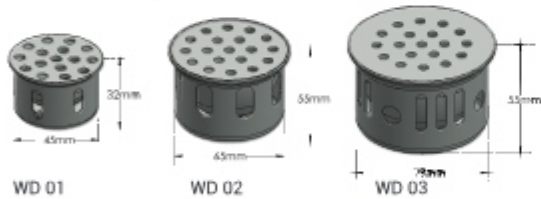

WATER DRAINER

Each shower channel is fitted with AISI-304 (18/8) grade stainless steel Water Drainer. It gives freedom from insects, cockroaches and bad odour.