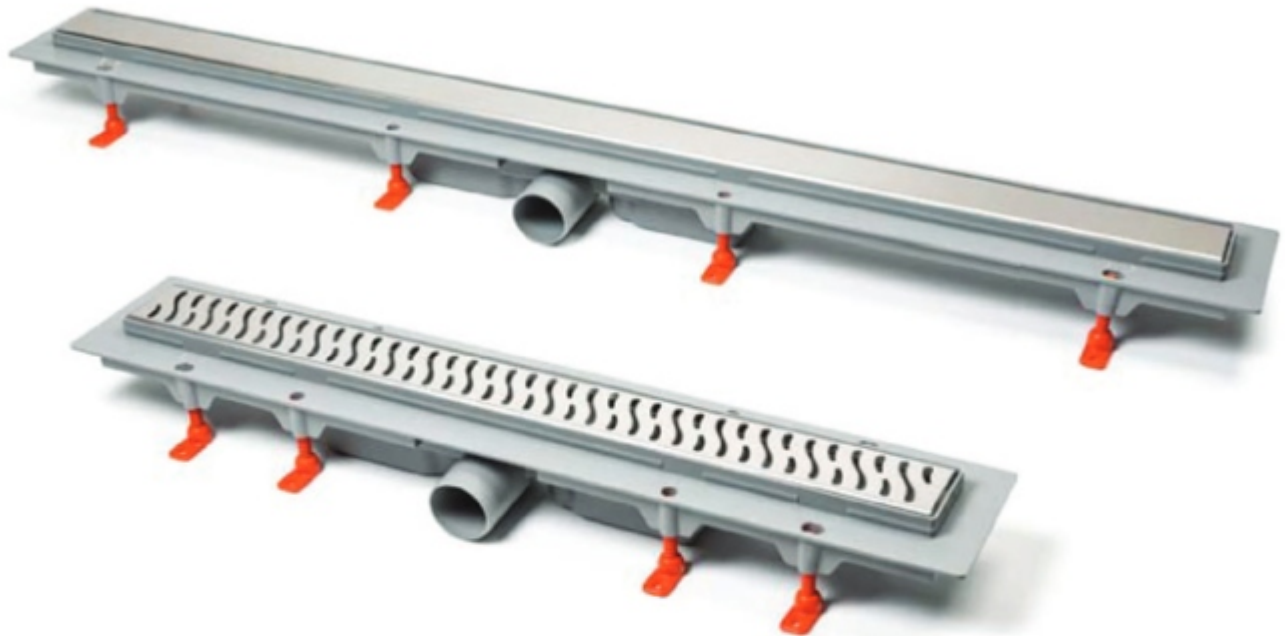

Linear Shower Channel without Stainless Steel Frame, outlet D50

FLOW RATE
65-82
Units

MIN. HEIGHT
83
mm