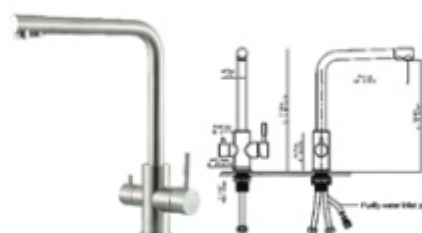

CAT. MODEL	MRP (₹)
SF 05 AR	15,450

Finish : Satin

Orientable spout with 2 internal separated pipes. Right handle for standard mixers, left handle for RO/Drinking Water.