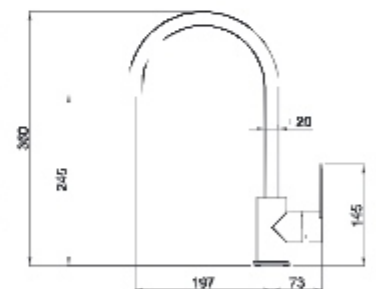

900
Base

Built-in hole
840 x 480 mm

MIXER COLLECTION

BEST

Blade Mixer

Lever mixer with inclined swivel spout.

Mixer hole dimensions: Ø 35 mm

Cat. Model	Finish	MRP (₹)
Blade A	Aluminium	60,960/-
Blade B	Chrome	57,905/-

Bridge Mixer

Lever mixer with swivel spout.

Mixer hole dimensions: Ø 35 mm

Cat. Model	Finish	MRP (₹)
Bridge B	Chrome	30,045/-

Dove Plus

Lever mixer with high swivel spout and pull-out shower

Mixer hole dimensions: Ø 35 mm