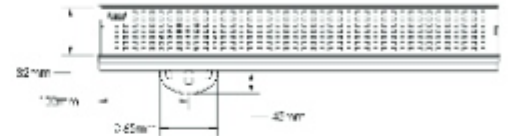

CCSC
CARTIER CORNER SHOWER CHANNEL