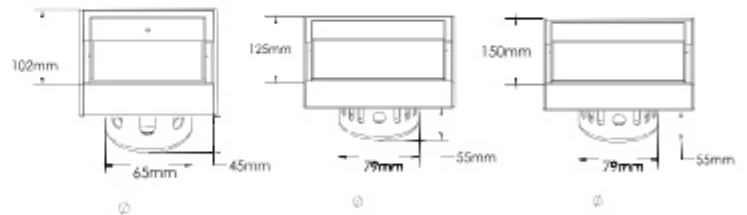

MAGNUM SQUARE MARBLE INSERT CHANNEL

Thickness 2.5 mm

DIMENSIONS		MRP (₹)
Cat. Model	Overall Size (mm)	Matt
MSC 06	102 x 102 x 30	2,730
MSC 07	125 x 125 x 30	2,990
MSC 08	150 x 150 x 30	3,630