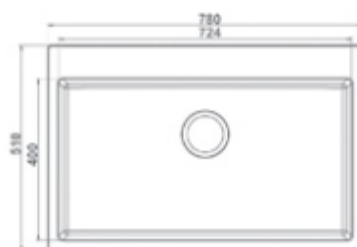

JIO 3120

CAT. MODEL		JIO 3120 Single Bowl Kitchen Sink	
Overall Size (Inch/mm)		31 x 20 x 09 780 x 510 x 225	
Material		Natural Quartz	
MRP Metallic Black	14,950 /-	Light Brown	13,900 /-
MRP Space Grey	13,900 /-	Sky White	13,900 /-
MRP Mocha Brown	14,950 /-	Cemento Grey	14,950 /-