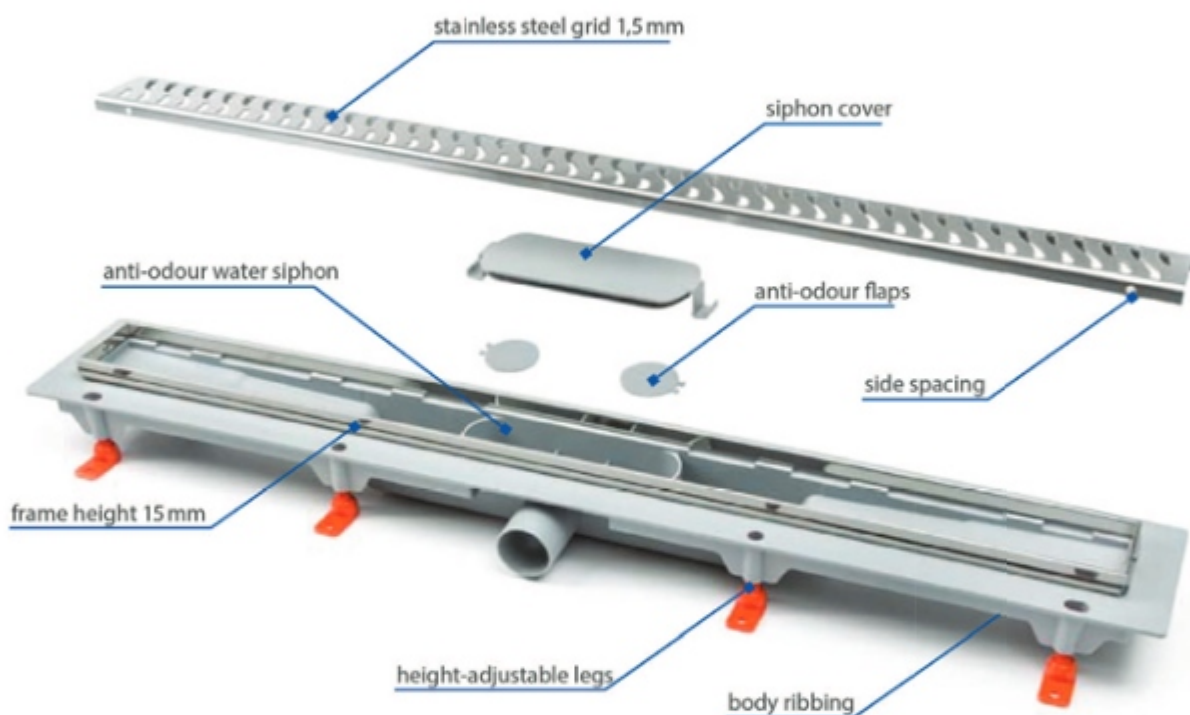

Jayna Shower Channel

A Linear Shower channel is a must for absolutely every bathroom. Due to its unique anti-odour design, low installation height, high flow rate and wide assortment of stainless steel grids, it meets requirements of demanding clients - and is an ideal solution for your bathroom.

The bottom part is made from polypropylene, the drain frame and the cover grid are made from stainless steel 304 Grade, allowing for a K3 load (up to 300 kg). The minimum installation height is 65mm, the drain is height-adjustable. To connect to sewage pipes $\varnothing$ 40/50mm. The package includes a self-adhesive waterproofing membrane, adjustable spacers, nylon plugs, a plastic key to remove the stainless steel grid and the assembly instructions.

BENEFITS

- Low installation height 65mm
- Drain frame height 15mm
- Drain height adjustment between 65 - 125mm
- Flow rate 30 - 70 L/min
- Combined siphon: water level and a dry flap
- Load capacity k3 (300 kg)
- Stainless steel 304 grid 1.5mm matt
- Dimension range 650, 750, 950 mm
- Installation options: to the open space/to the wall
- Easy dismantling when cleaning
- Option with a stainless steel frame
- Option with a grid for tiles / marble
- Outlet option side
- Self-adhesive waterproofing membrane included

Note: Kindly refer for installation guide to our Youtube channel

Scan the QR to visit our youtube channel for Installation Video