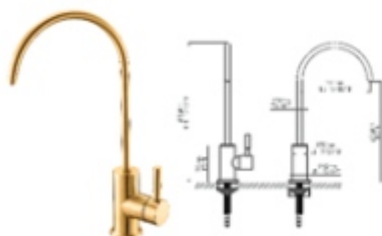

CAT. MODEL	MRP (₹)
SF 09 F (GOLD)	4,950

Filter Faucet For RO/Drinking Water