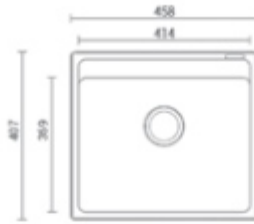

JIO 1816

CAT. MODEL		JIO 1816 Single Bowl Kitchen Sink	
Overall Size (Inch/mm)		18 x 16 x 08 457 x 407 x 200	
Material		Natural Quartz	
MRP Space Grey	6,285/-	Light Brown	6,285/-
MRP Metallic Black	6,565/-	Sky White	6,285/-
MRP Cemento Grey	6,565/-	Mocha Brown	6,565/-