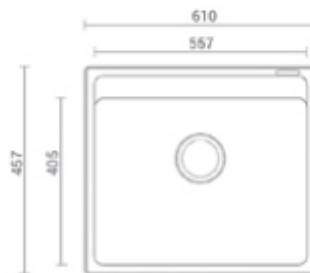

JIO 2418

CAT. MODEL		JIO 2418 Single Bowl Kitchen Sink	
Overall Size (Inch/mm)		24 x 18 x 08 610 x 457 x 200	
Material		Natural Quartz	
MRP Space Grey	7,410/-	Light Brown	7,410/-
MRP Metallic Black	7,950/-	Sky White	7,410/-
MRP Cemento Grey	7,950/-	Mocha Brown	7,950/-