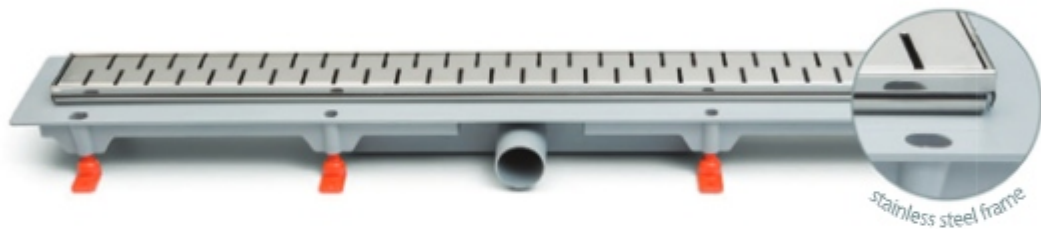

FLOW RATE	WHL HEIGHT
65-62 l/min	98 mm