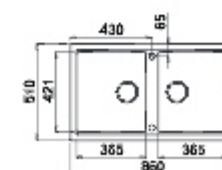

900
Base

Built-in hole
840 x 480 mm

MIXER COLLECTION

BEST

Blade Mixer

Lever mixer with inclined swivel spout.

Mixer hole dimensions: Ø 35 mm

Cat. Model	Finish	MRP (₹)
Blade A	Aluminium	60,960/-
Blade B	Chrome	57,905/-