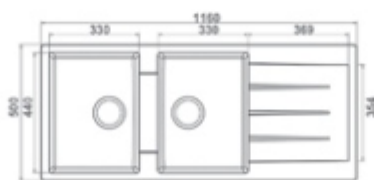

JIO 4620

CAT. MODEL	JIO 4620 Double Bowl Single Drain Kitchen Sink		
Overall Size (Inch/mm)	46 x 20 x 09 1160 x 500 x 225		
Material	Natural Quartz		
MRP Space Grey	21,750/-	Light Brown	21,750/-
MRP Metallic Black	23,500/-	Sky White	21,750/-
MRP Cemento Grey	23,500/-	Mocha Brown	23,500/-