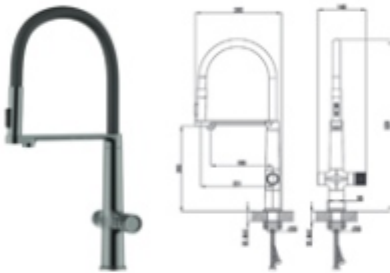

COLLECTION INTERNATIONAL

Joyana

CAT. MODEL	MRP (₹)
BF 10R	9,920

Finish: Chrome
With RO Filter Function

CAT. MODEL	MRP (₹)
BF 11C	27,550

Finish: Chrome

CAT. MODEL	MRP (₹)
BF 12B	34,500

Finish: Gun Metal