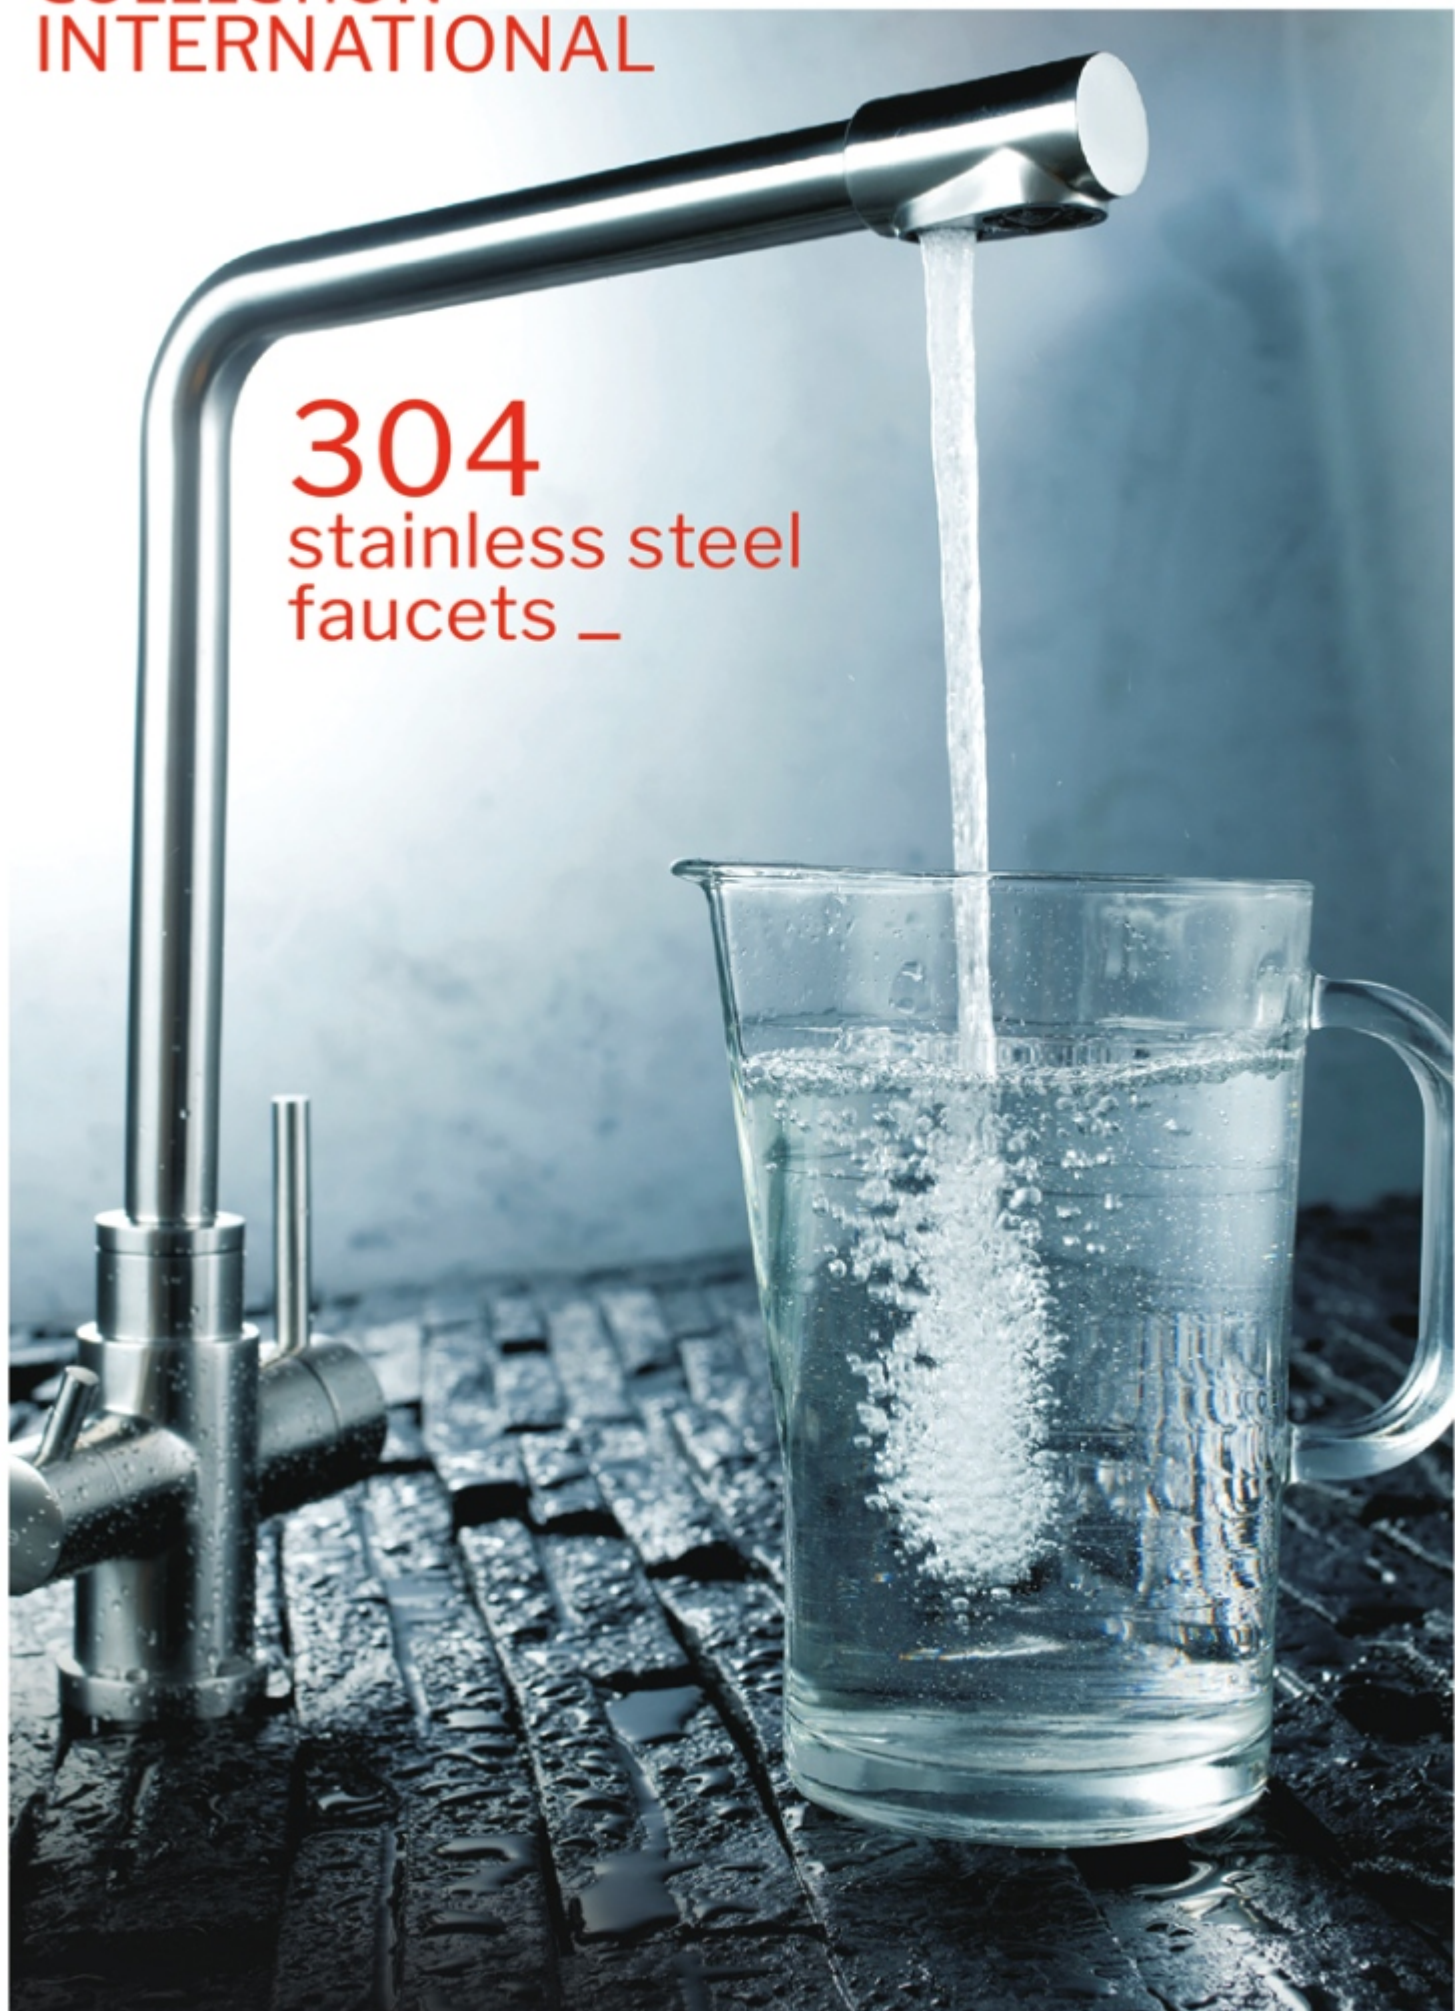

304
stainless steel
faucets _