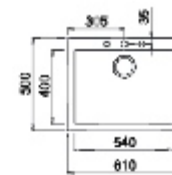

600
Base

800*
Base

When it starts
the composition

Built-in hole
590 x 480 mm

Quadra 130

CAT. MODEL	QUADRA 130 Single Bowl Kitchen Sink
Overall Size (Inch/mm)	31 x 20 x 8.5 790 x 500 x 220
Material	Metaltek
Colors	Aluminium
MRP Aluminium	₹ 30,210/-