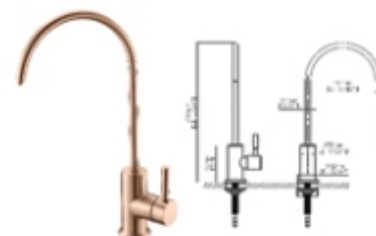

CAT. MODEL	MRP (₹)
SF 09 F (ROSE GOLD)	5,500

Filter Faucet For RO/Drinking Water