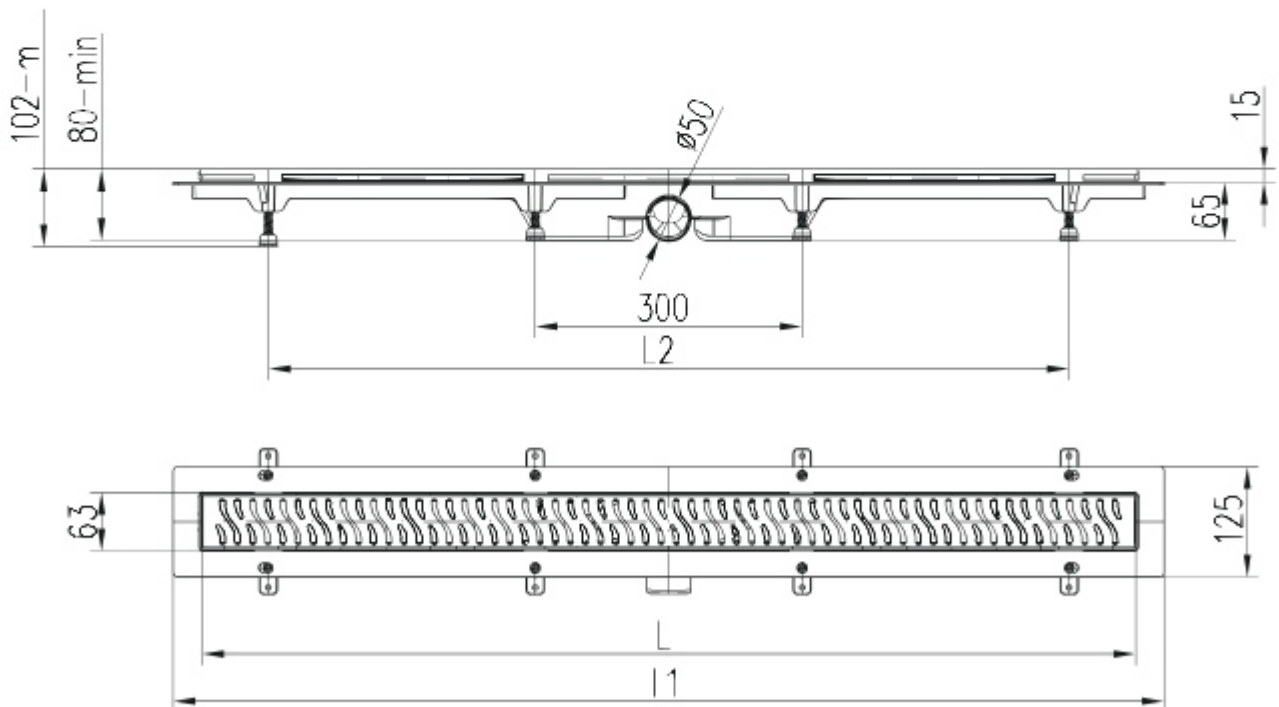

Linear Shower Channel without Stainless Steel Frame, outlet D50

FLOW RATE
65-82
Units

MIN. HEIGHT
83
mm