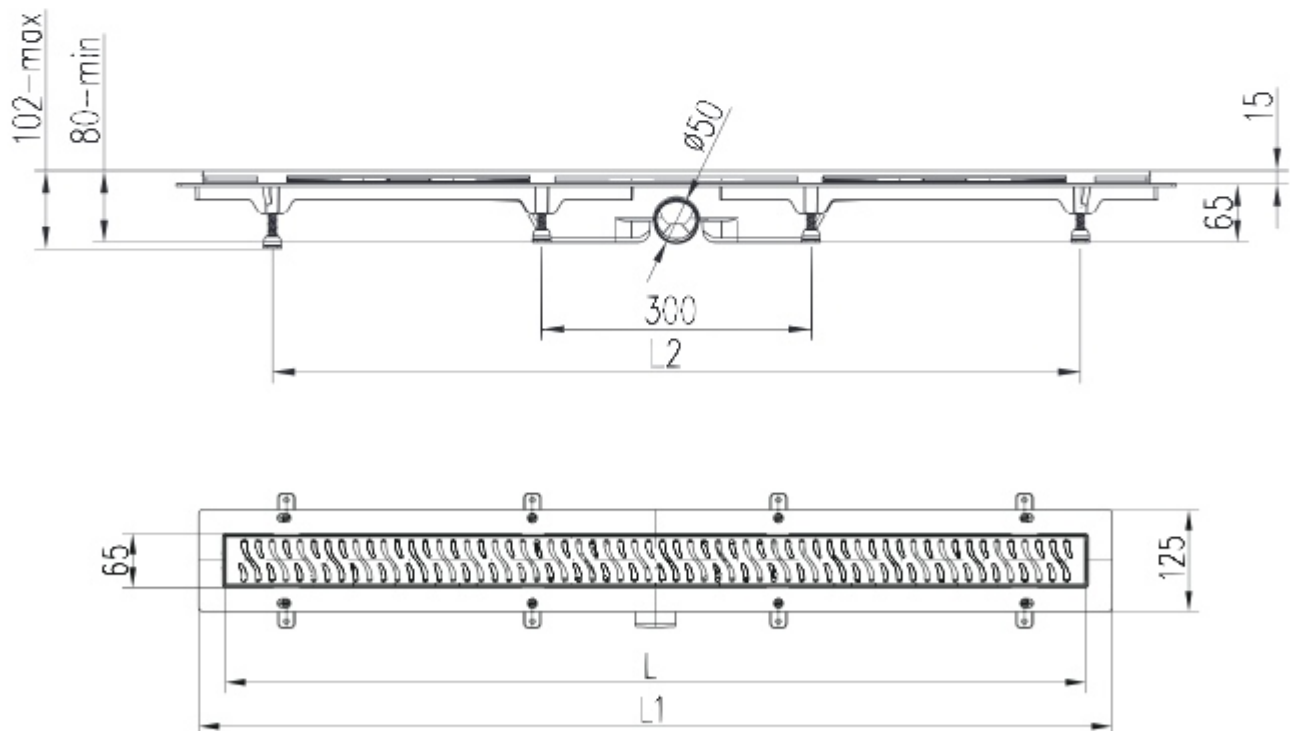

FLOW RATE	WHL HEIGHT
65-62 l/min	98 mm