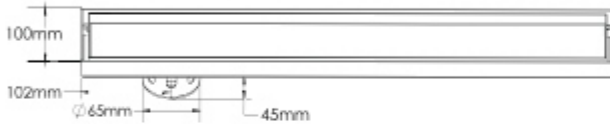

ARDEN RECTANGULAR TILE INSERT CHANNEL

Thickness 2.5 mm

DIMENSIONS		MRP (₹)
Cat. Model	Overall Size (mm)	Matt
ASC 01	100 x 200 x 22	5,300
ASC 02	100 x 300 x 22	7,300
ASC 03	100 x 450 x 22	8,830
ASC 04	100 x 600 x 22	10,010
ASC 05	100 x 800 x 22	11,190
ASC 05A	100 x 1000 x 22	12,730