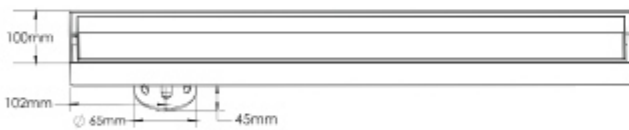

MAGNUM RECTANGULAR MARBLE INSERT CHANNEL

Thickness 2.5 mm

DIMENSIONS		MRP (₹)
Cat. Model	Overall Size (mm)	Matt
MSC 01	100 x 600 x 30	10,800
MSC 02	100 x 750 x 30	12,130
MSC 03	100 x 1000 x 30	14,440