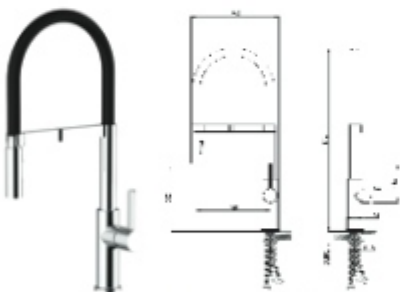

Finish: Chrome

CAT. MODEL	MRP (₹)
BF 02	13,340

Finish: Chrome

CAT. MODEL	MRP (₹)
BF 04	17,710

Finish: Chrome

CAT. MODEL	MRP (₹)
BF 05	16,675

Finish: Chrome

CAT. MODEL	MRP (₹)
BF 06R	20,100