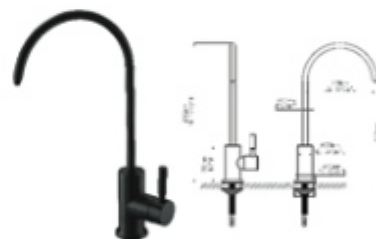

CAT. MODEL	MRP (₹)
SF 09 F (BLACK)	4,750

Filter Faucet For RO/Drinking Water